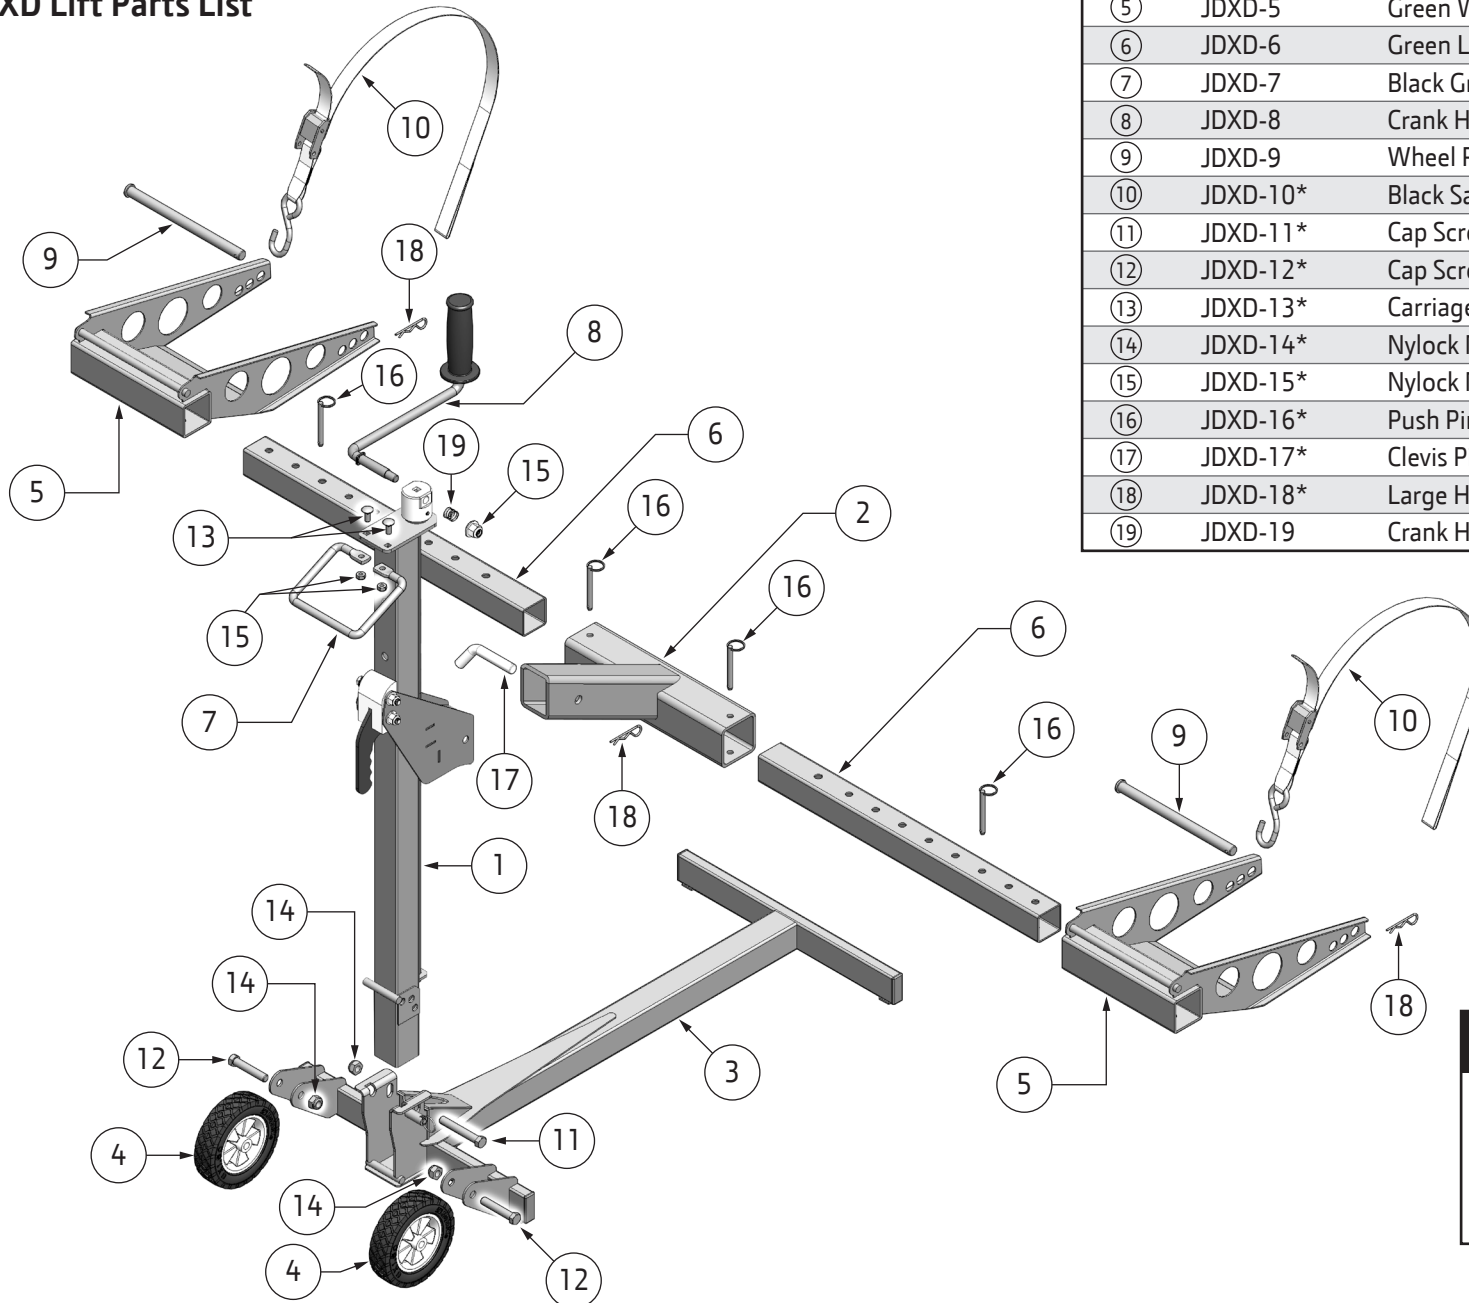

JOHN DEERE

LP45546

XD Lift Parts List

| PART NO. | JDXD PART DESCRIPTION | QUANTITY |
|----------|---|----------|
| ① | JDXD-1 Green Tower | 1 |
| ② | JDXD-2 Green Lift Arm | 1 |
| ③ | JDXD-3 Green Base (Non-Servicable Item) | 1 |
| ④ | JDXD-4 Wheels with Yellow Inserts | 2 |
| ⑤ | JDXD-5 Green Wheel Pads | 2 |
| ⑥ | JDXD-6 Green Lift Arm Insert | 1 |
| ⑦ | JDXD-7 Black Grip Handle | 1 |
| ⑧ | JDXD-8 Crank Handle | 1 |
| ⑨ | JDXD-9 Wheel Pad Support Rod | 2 |
| ⑩ | JDXD-10* Black Safety Strap | 2 |
| ⑪ | JDXD-11* Cap Screw M12-1.75 x 80 | 1 |
| ⑫ | JDXD-12* Cap Screw M12-1.75 x 65 | 2 |
| ⑬ | JDXD-13* Carriage Bolt M8-1.25 x 20 | 3 |
| ⑭ | JDXD-14* Nylock Nut M12-1.75 | 3 |
| ⑮ | JDXD-15* Nylock Nut M8-1.25 | 3 |
| ⑯ | JDXD-16* Push Pin | 4 |
| ⑰ | JDXD-17* Clevis Pin | 1 |
| ⑱ | JDXD-18* Large Hair Pin | 3 |
| ⑲ | JDXD-19 Crank Handle Spring | 1 |