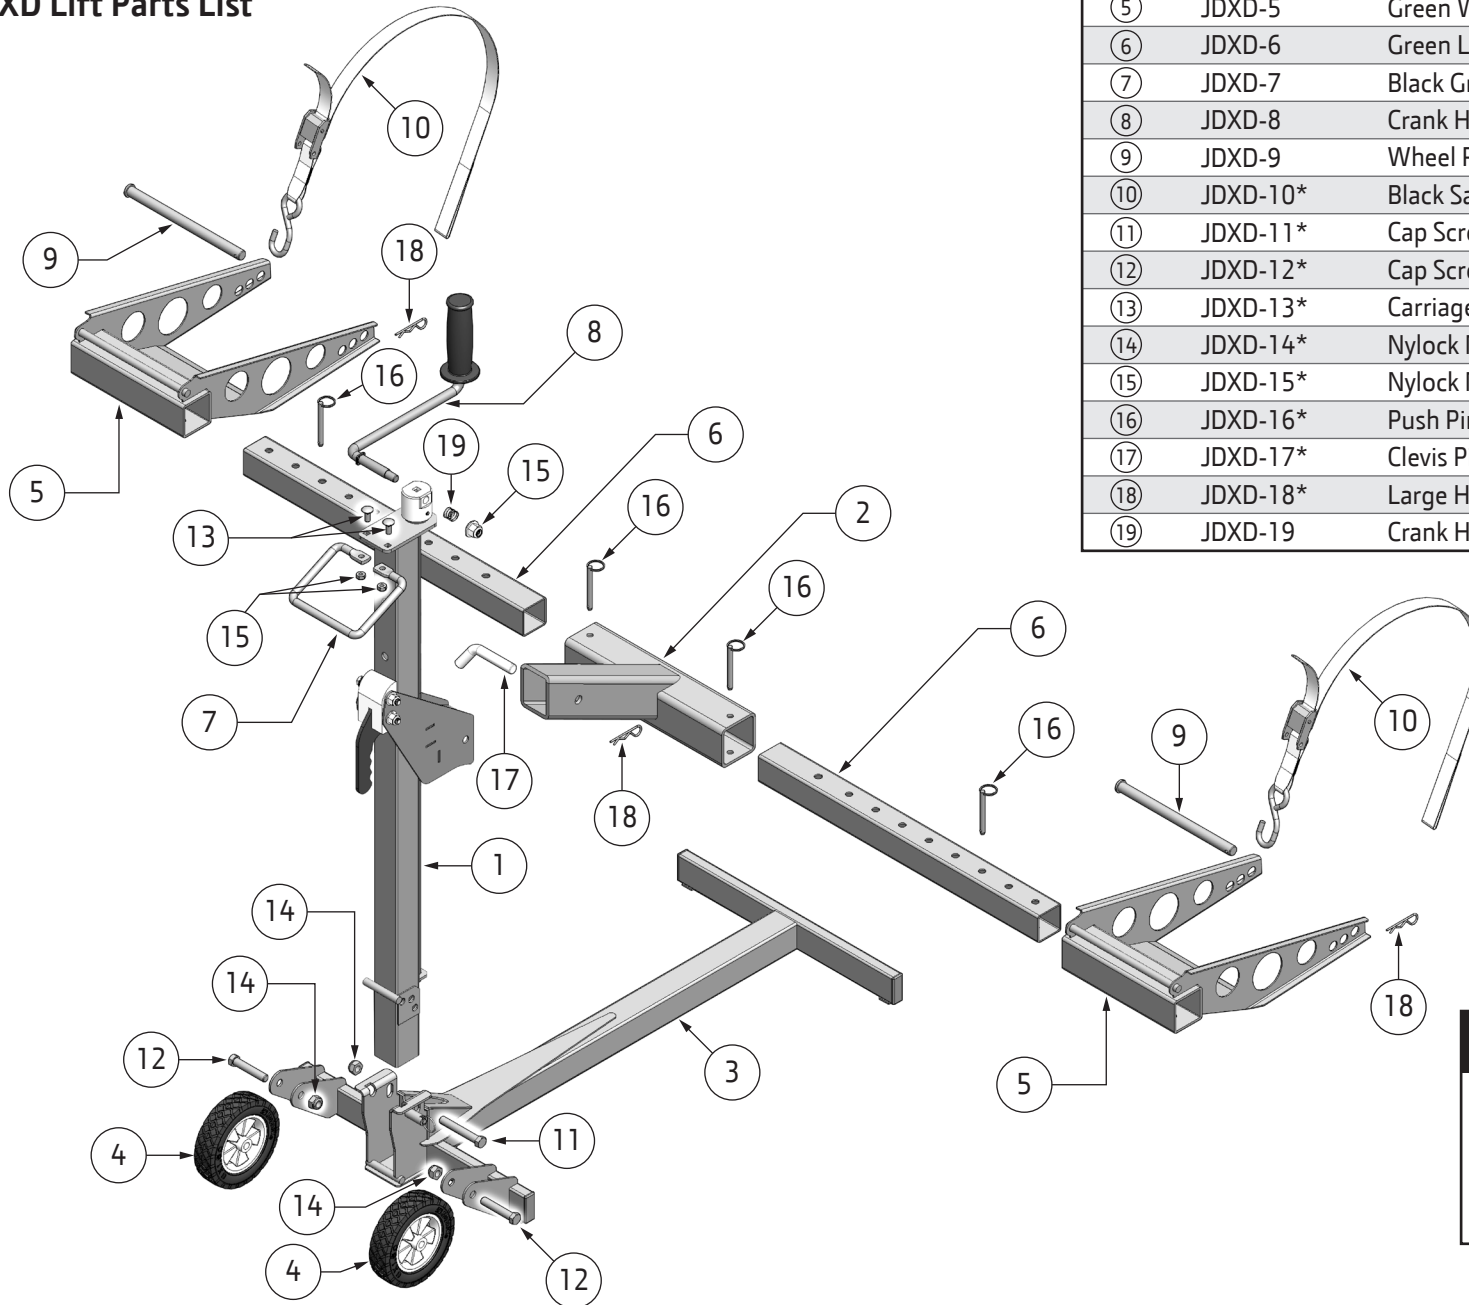

JOHN DEERE

LP45546

XD Lift Parts List

PART NO.	JDXD PART DESCRIPTION	QUANTITY	
①	JDXD-1	Green Tower	1
②	JDXD-2	Green Lift Arm	1
③	JDXD-3	Green Base (Non-Servicable Item)	1
④	JDXD-4	Wheels with Yellow Inserts	2
⑤	JDXD-5	Green Wheel Pads	2
⑥	JDXD-6	Green Lift Arm Insert	1
⑦	JDXD-7	Black Grip Handle	1
⑧	JDXD-8	Crank Handle	1
⑨	JDXD-9	Wheel Pad Support Rod	2
⑩	JDXD-10*	Black Safety Strap	2
⑪	JDXD-11*	Cap Screw M12-1.75 x 80	1
⑫	JDXD-12*	Cap Screw M12-1.75 x 65	2
⑬	JDXD-13*	Carriage Bolt M8-1.25 x 20	3
⑭	JDXD-14*	Nylock Nut M12-1.75	3
⑮	JDXD-15*	Nylock Nut M8-1.25	3
⑯	JDXD-16*	Push Pin	4
⑰	JDXD-17*	Clevis Pin	1
⑱	JDXD-18*	Large Hair Pin	3
⑲	JDXD-19	Crank Handle Spring	1