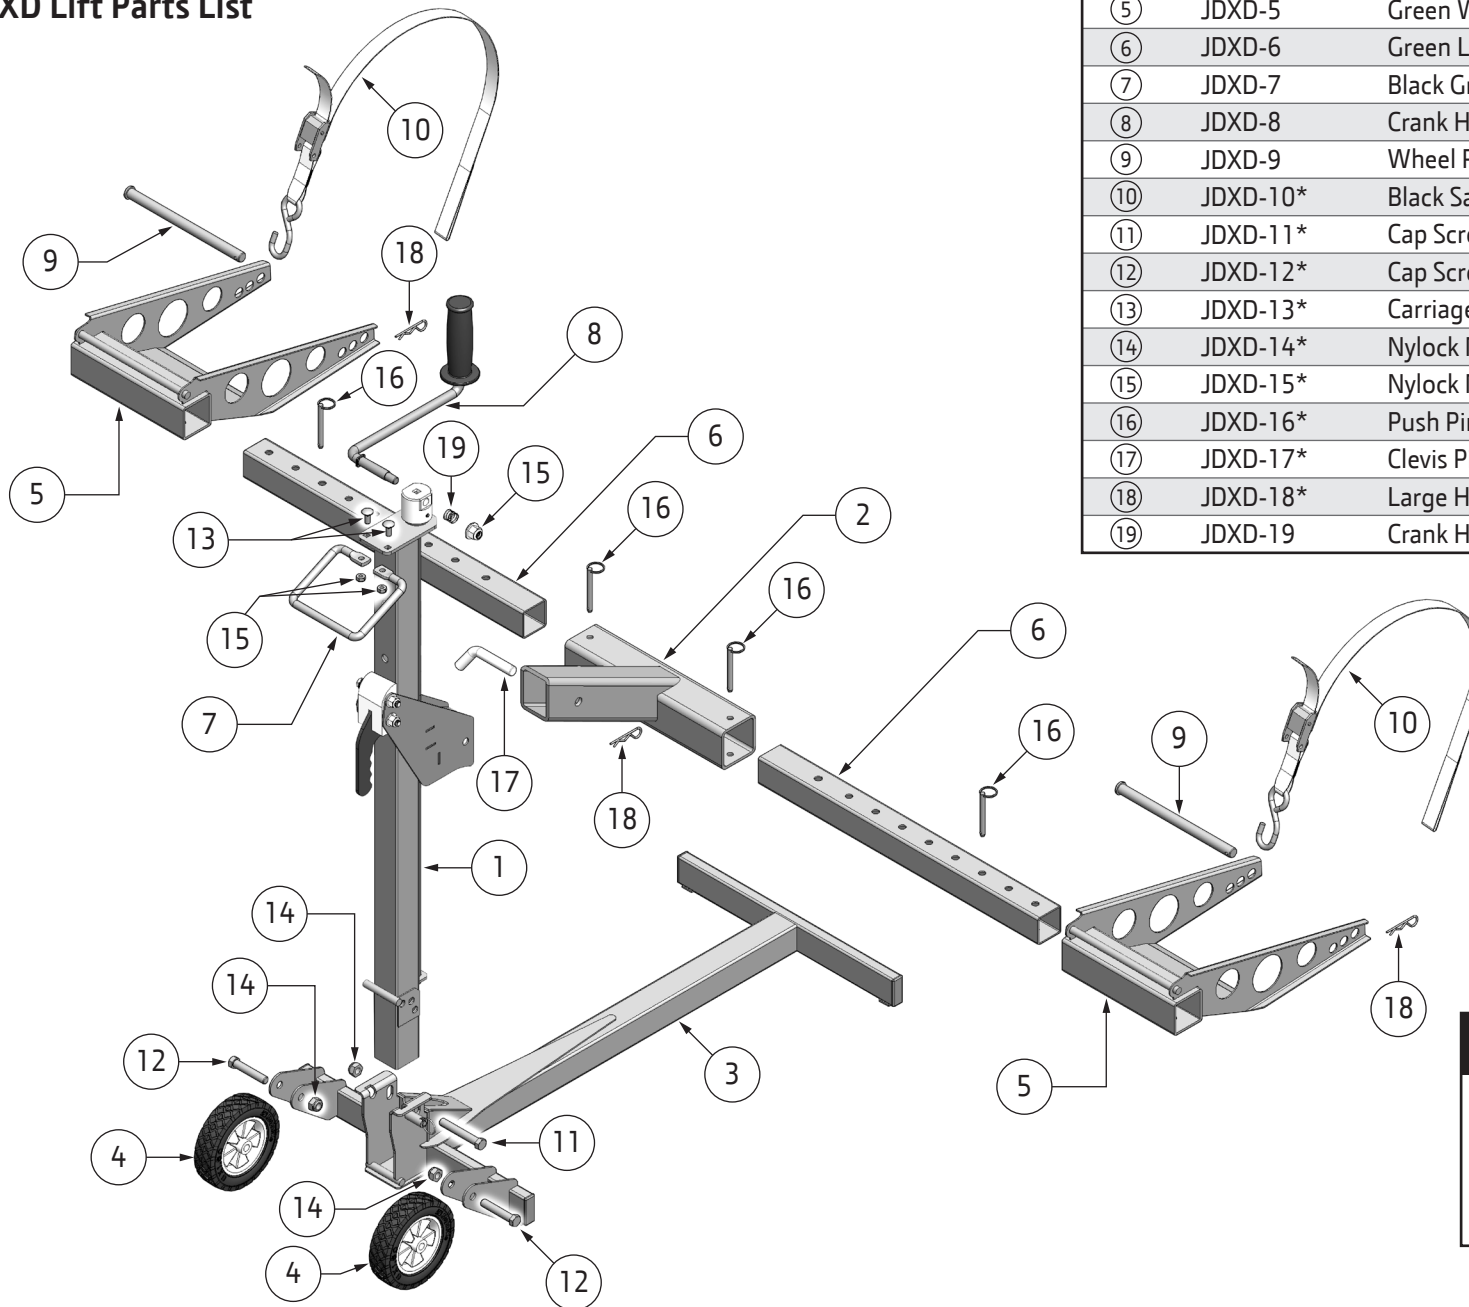

JOHN DEERE

LP45546

XD Lift Parts List

PART NO.	JDXD PART DESCRIPTION	QUANTITY	
①	JDXD-1	Green Tower	1
②	JDXD-2	Green Lift Arm	1
③	JDXD-3	Green Base (Non-Servicable Item)	1
④	JDXD-4	Wheels with Yellow Inserts	2
⑤	JDXD-5	Green Wheel Pads	2
⑥	JDXD-6	Green Lift Arm Insert	1
⑦	JDXD-7	Black Grip Handle	1
⑧	JDXD-8	Crank Handle	1
⑨	JDXD-9	Wheel Pad Support Rod	2
⑩	JDXD-10*	Black Safety Strap	2
⑪	JDXD-11*	Cap Screw M12-1.75 x 80	1
⑫	JDXD-12*	Cap Screw M12-1.75 x 65	2
⑬	JDXD-13*	Carriage Bolt M8-1.25 x 20	3
⑭	JDXD-14*	Nylock Nut M12-1.75	3
⑮	JDXD-15*	Nylock Nut M8-1.25	3
⑯	JDXD-16*	Push Pin	4
⑰	JDXD-17*	Clevis Pin	1
⑱	JDXD-18*	Large Hair Pin	3
⑲	JDXD-19	Crank Handle Spring	1